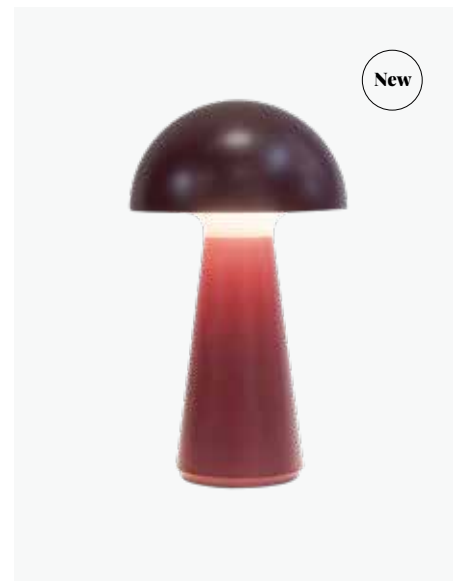

38520 SAM

LEDS 1
LED COLOUR Warm White
COLOUR Bordeaux
DIMENSIONS Ø16xH28cm
TECH./INFO USB-A to USB micro/Rechargeable
PACKING 4