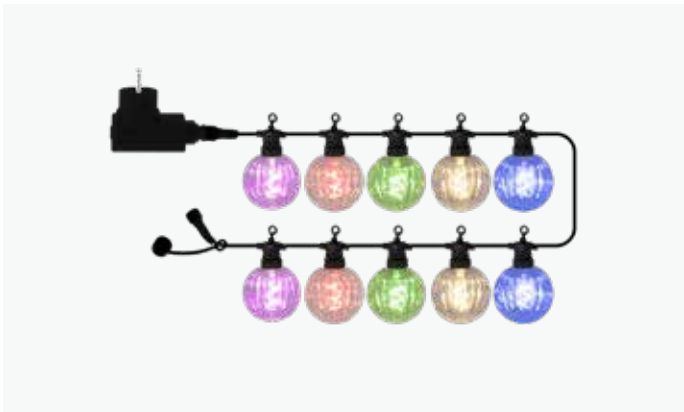

69760 LUKE START SET

LEDS	10	BULB SPACING	50cm
LED COLOUR	Multi	DIMENSIONS	5m
BULB COLOUR	Clear	TECH./INFO	12W/24V/IP44
BULB SIZE	7,5x7,5cm	PACKING	6