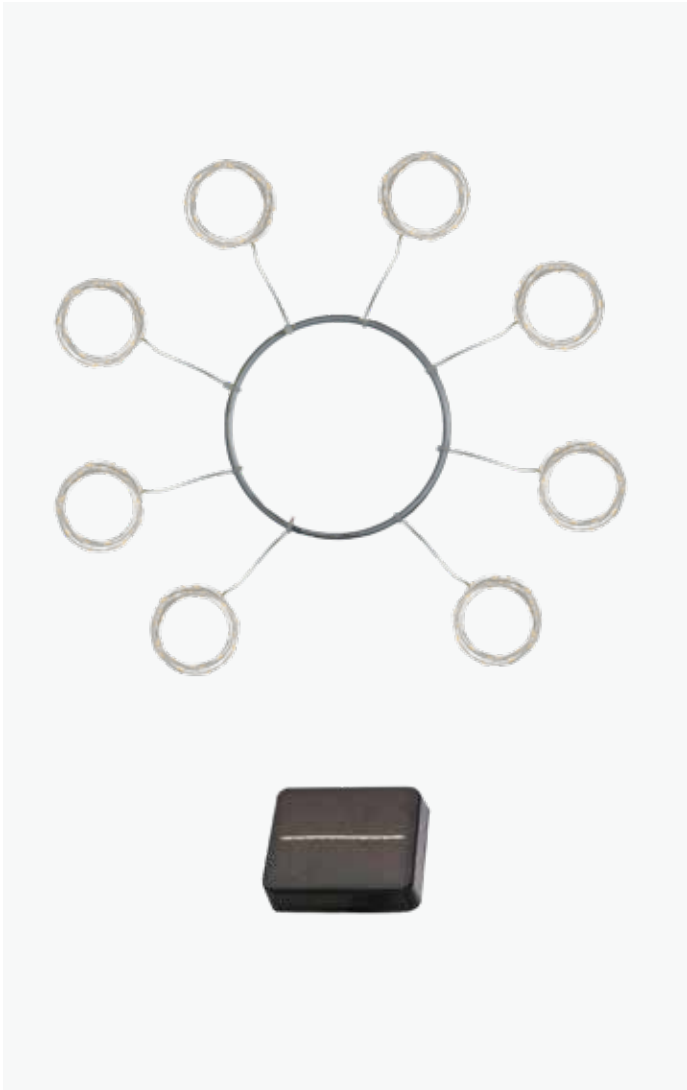

# Knirke

Light up your summer evenings around the garden table with Knirke Solar Parasol. Install the copper wire on the arms of the parasol and use the clip on the back of the solar panel to attach it to the parasol top. Leave it to soak up the sun throughout the day and enjoy a starry ceiling in the evening.