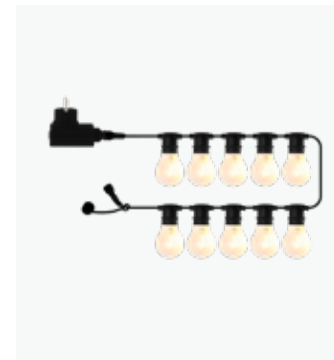

# Tobias

Tobias is a decorative light must-have at any garden party to create magical moments. Start sets can be extended to a maximum of 100 bulbs using the supplement sets. The bulbs can be replaced if broken or if a different colour is desired on the string.