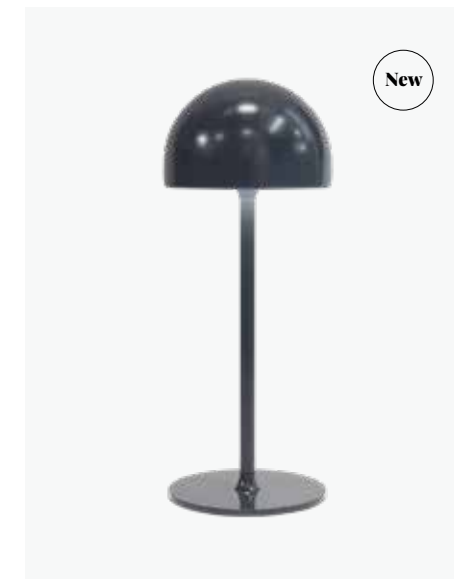

New

38605 TIM

LEDS 1
LED COLOUR Warm White
COLOUR Dark Gray
DIMENSIONS Ø11,5xH30cm
TECH./INFO USB-A to USB-C/Rechargeable
PACKING 4