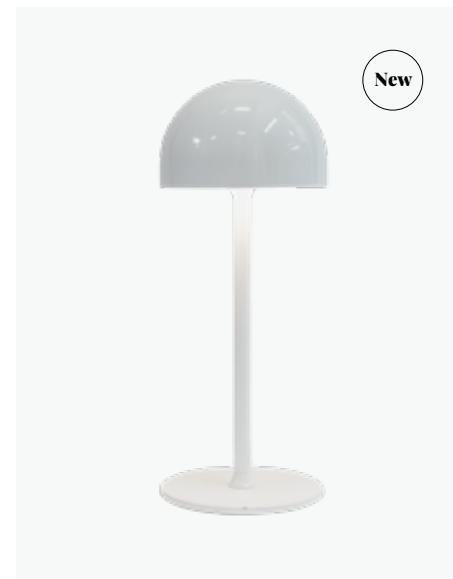

# Tim

Tim is a modern table lamp produced in the finest metal quality and finished with a beautiful shiny lacquer. Tim is rechargeable, and therefore perfect for a cozy evening in or out in the garden without the hassle of a wire. The lamp has 3 luminosity options to choose between, ideal to complement any mood. Tim is IP44 protected, but make sure to take it back inside with you so it can remain away from water.

### 38626 TIM

**LEDS** 1  
**LED COLOUR** Warm White  
**COLOUR** Dark Gray  
**DIMENSIONS** Ø11,5xH22cm  
**TECH./INFO** USB-A to USB-C/Rechargeable  
**PACKING** 4

New

### 38627 TIM

**LEDS** 1  
**LED COLOUR** Warm White  
**COLOUR** Dark Blue  
**DIMENSIONS** Ø11,5xH22cm  
**TECH./INFO** USB-A to USB-C/Rechargeable  
**PACKING** 4

New