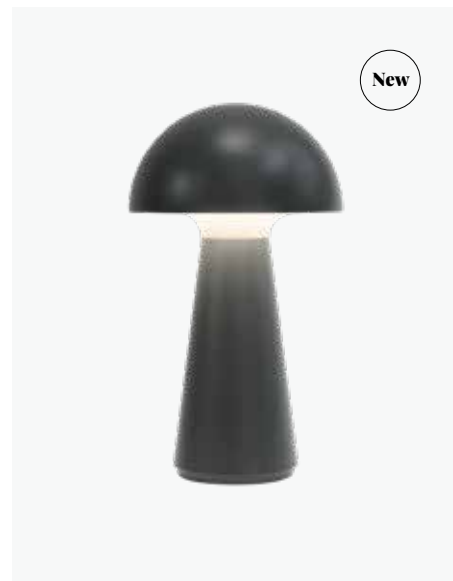

38511 SAM

LEDS 1
LED COLOUR Warm White
COLOUR Dark Gray
DIMENSIONS Ø16xH28cm
TECH./INFO USB-A to USB micro/Rechargeable
PACKING 4