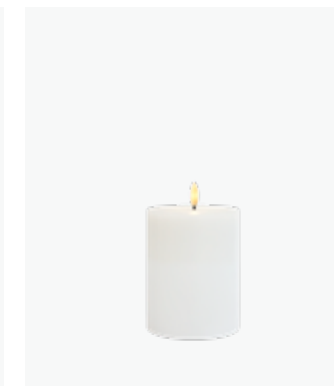

80632 SILLE RECHARGEABLE
LEDS 1
COLOUR White
DIMENSIONS Ø10xH12,5cm
TECH./INFO Rechargeable
PACKING 6