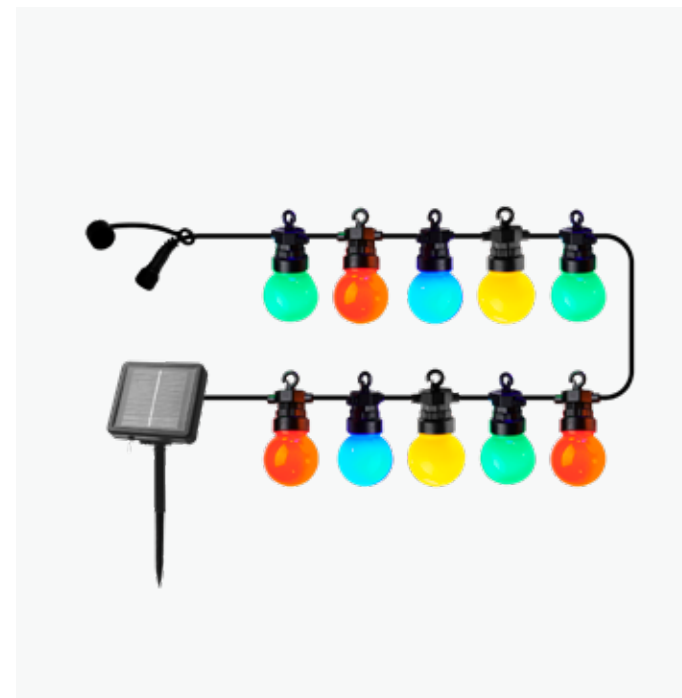

69621 LUCAS SOLAR START SET

LEDS	10	BULB SPACING	30cm
LED COLOUR	Warm White	DIMENSIONS	3m
BULB COLOUR	Multi	TECH./INFO	Solar/Repl. Battery/IP44
BULB SIZE	4,5x4,5cm	PACKING	6