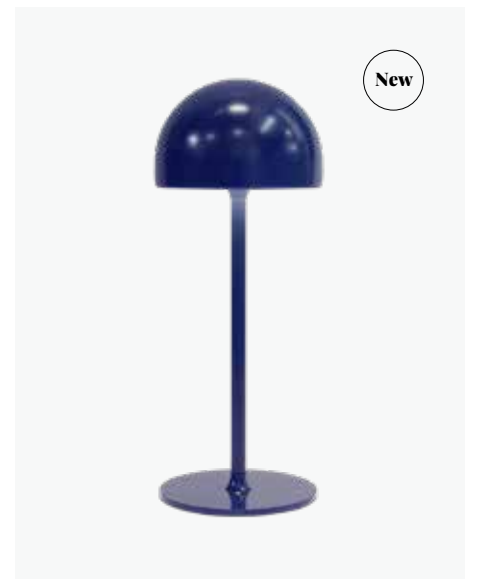

New

38610 TIM

LEDS 1
LED COLOUR Warm White
COLOUR Dark Blue
DIMENSIONS Ø11,5xH30cm
TECH./INFO USB-A to USB-C/Rechargeable
PACKING 4