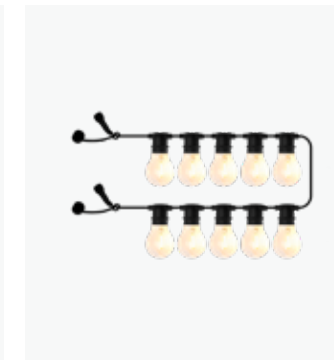

69510 TOBIAS SUPPLEMENT SET

LEDS 10
LED COLOUR Warm White
BULB COLOUR Clear
BULB SIZE 7x5,5cm
BULB SPACING 45cm
DIMENSIONS 4,5m
PACKING 6