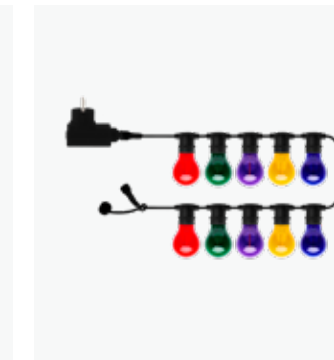

69515 TOBIAS START SET

LEDS 10
LED COLOUR Warm White
BULB COLOUR Multi
BULB SIZE 7x5,5cm
BULB SPACING 45cm
DIMENSIONS 4,5m
TECH./INFO 24W/36V/IP44
PACKING 6