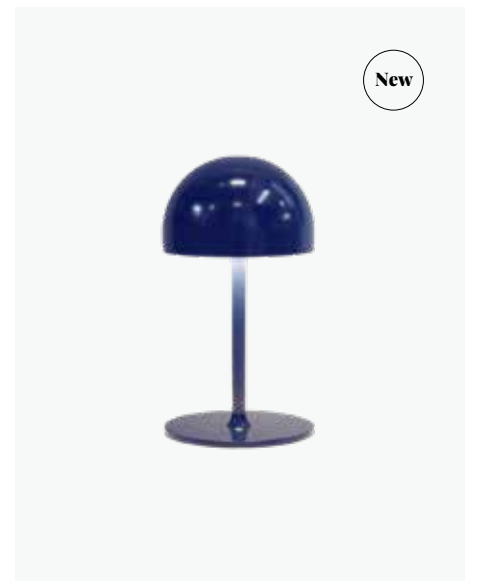

# Tim

Tim is a modern table lamp produced in the finest metal quality and finished with a beautiful shiny lacquer. Tim is rechargeable, and therefore perfect for a cozy evening in or out in the garden without the hassle of a wire. The lamp has 3 luminosity options to choose between, ideal to complement any mood. Tim is IP44 protected, but make sure to take it back inside with you so it can remain away from water.

### 38625 TIM

**LEDS** 1  
**LED COLOUR** Warm White  
**COLOUR** White  
**DIMENSIONS** Ø11,5xH22cm  
**TECH./INFO** USB-A to USB-C/Rechargeable  
**PACKING** 4

New

### 38626 TIM

**LEDS** 1  
**LED COLOUR** Warm White  
**COLOUR** Dark Gray  
**DIMENSIONS** Ø11,5xH22cm  
**TECH./INFO** USB-A to USB-C/Rechargeable  
**PACKING** 4

New