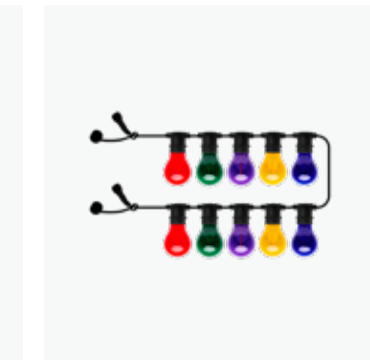

69520 TOBIAS SUPPLEMENT SET

LEDS 10
LED COLOUR Warm White
BULB COLOUR Multi
BULB SIZE 7x5,5cm
BULB SPACING 45cm
DIMENSIONS 4,5m
PACKING 6