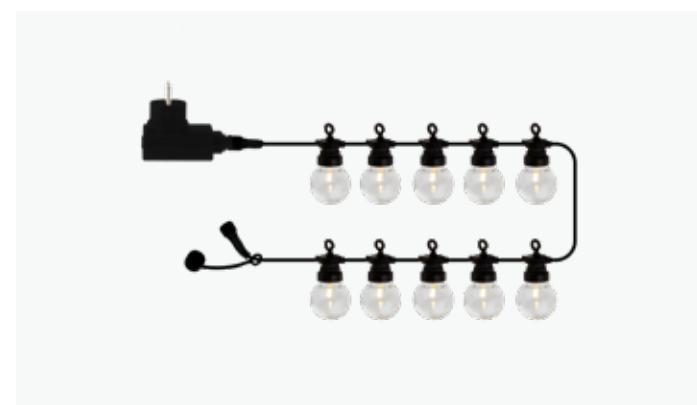

Lucas

Lucas has a large expansion possibility, and is therefore the perfect addition to a festive outdoor atmosphere. Start with your outdoor dining table, and extend to the back of your garden using the supplement sets. Pick one coloured bulb, or mix and match the different coloured sets, and extend to a maximum 100 bulbs including the start set.

69600 LUCAS START SET
LEDS 10
LED COLOUR Warm White
BULB COLOUR Clear
BULB SIZE 4,5x4,5cm
BULB SPACING 30cm
DIMENSIONS 3m
TECH./INFO 6W/31V/IP44
PACKING 6