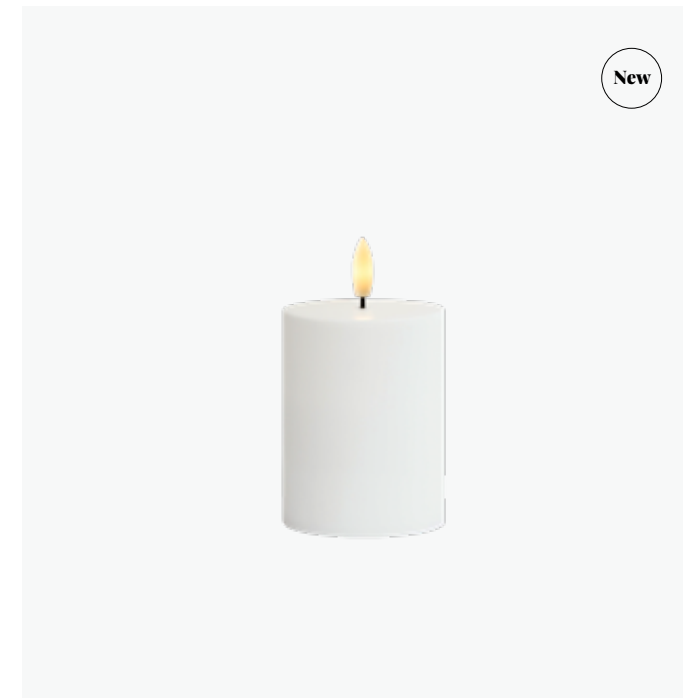

# Sille

**Sille Solar** is a series of outdoor candles that give a warm and flickering glow, perfect for lanterns or as a stand-alone light decoration. Sille Solar combines sustainability and functionality in one, where as little as a few hours in the sun will keep the lights powered through the night.