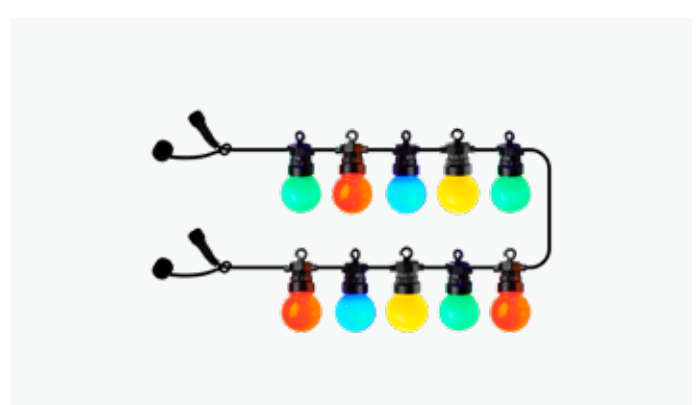

69625 LUCAS SUPPLEMENT SET
LEDS 10
LED COLOUR Warm White
BULB COLOUR Multi
BULB SIZE 4,5x4,5cm
BULB SPACING 30cm
DIMENSIONS 3m
PACKING 6