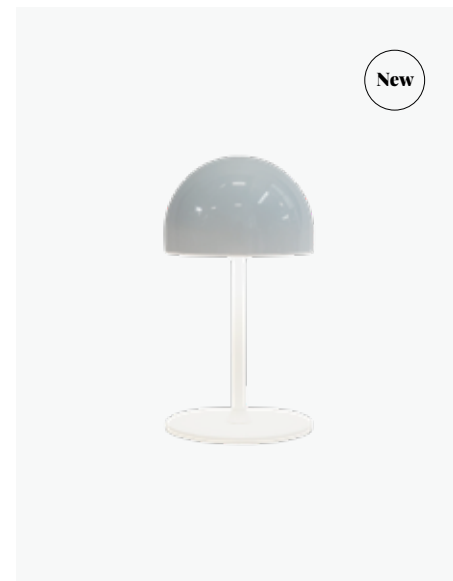

# Tim

Tim is a modern table lamp produced in the finest metal quality and finished with a beautiful shiny lacquer. Tim is rechargeable, and therefore perfect for a cozy evening in or out in the garden without the hassle of a wire. The lamp has 3 luminosity options to choose between, ideal to complement any mood. Tim is IP44 protected, but make sure to take it back inside with you so it can remain away from water.