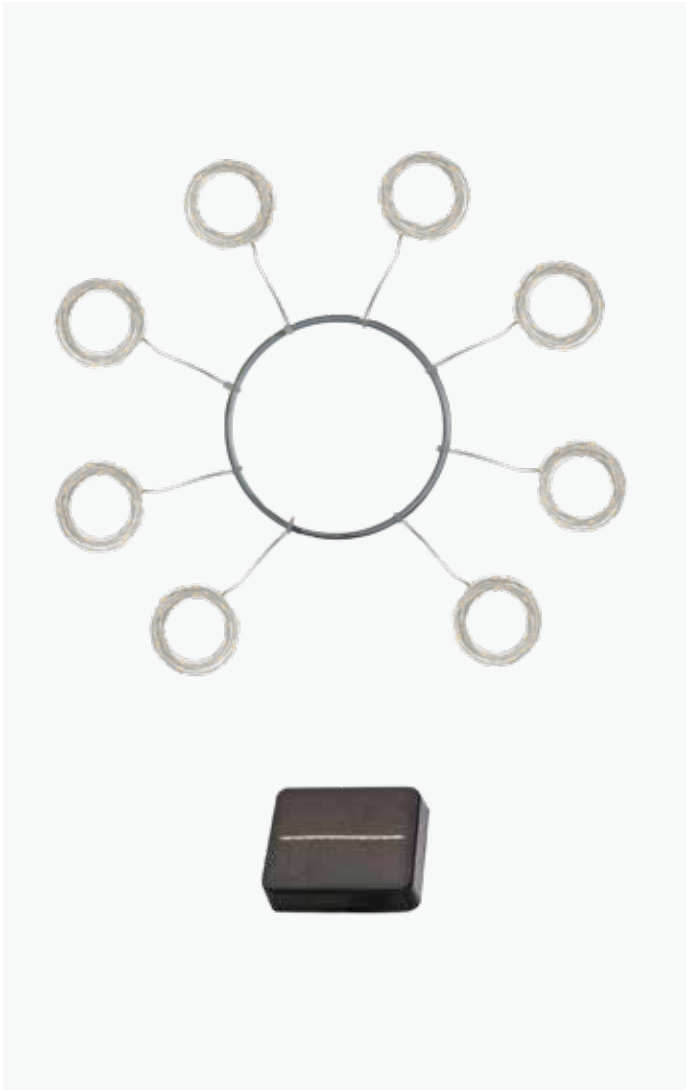

30881 KNIRKE SOLAR PARASOL

LEDS	128	DIMENSIONS	8 x 2m lightstrand
LED COLOUR	Warm White	PARASOL FIT	Ø4m Parasol
LED SHAPE	Micro	TECH./INFO	Solar/Repl. Battery/IP44
LED SPACING	10cm	PACKING	6
WIRE	Silver