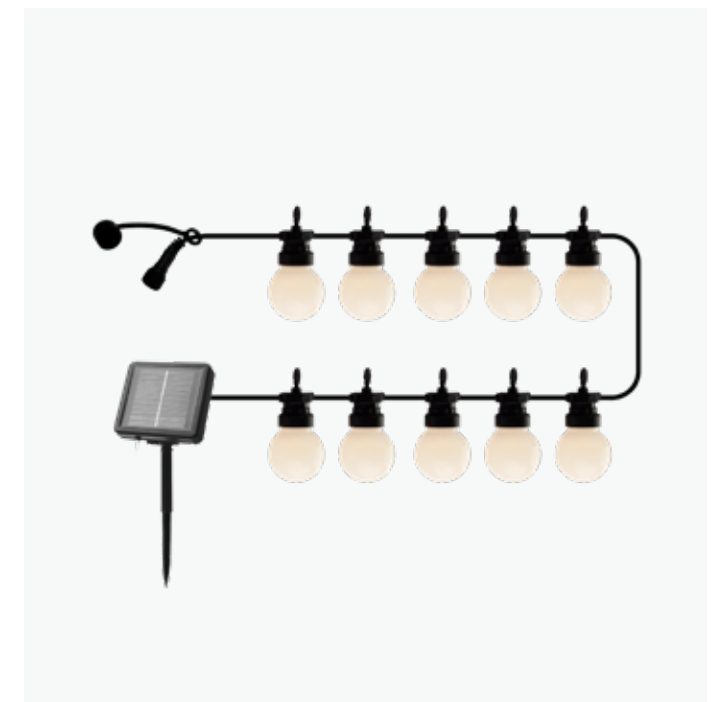

69611 LUCAS SOLAR START SET

LEDS	10	BULB SPACING	30cm
LED COLOUR	Warm White	DIMENSIONS	3m
BULB COLOUR	Frosted	TECH./INFO	Solar/Repl. Battery/IP44
BULB SIZE	4,5x4,5cm	PACKING	6