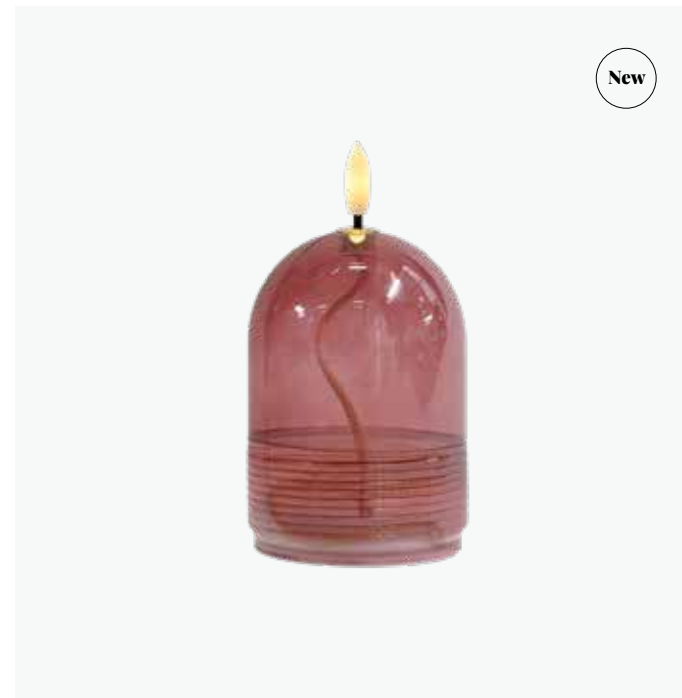

# Dea

Dea is a combination of a vintage oil lamp and a modern LED light. Dea keeps the aesthetic of the oil lamp without the safety hazard or harmful indoor air pollution that comes with it. The oil imitation is made of silicone, and flame is replaced with a 3D-LED flame that emits a pulsating light.