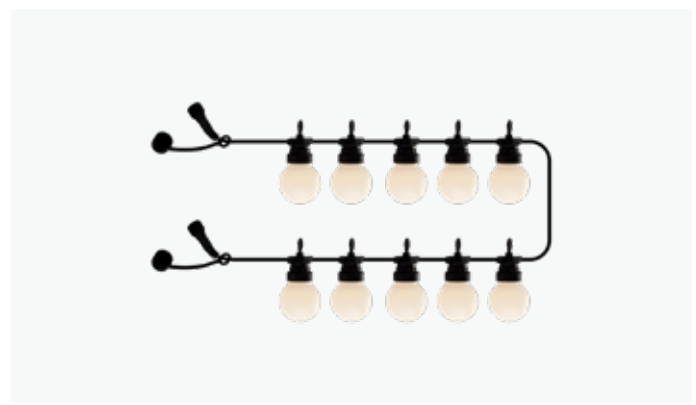

69615 LUCAS SUPPLEMENT SET
LEDS 10
LED COLOUR Warm White
BULB COLOUR Frosted
BULB SIZE 4,5x4,5cm
BULB SPACING 30cm
DIMENSIONS 3m
PACKING 6