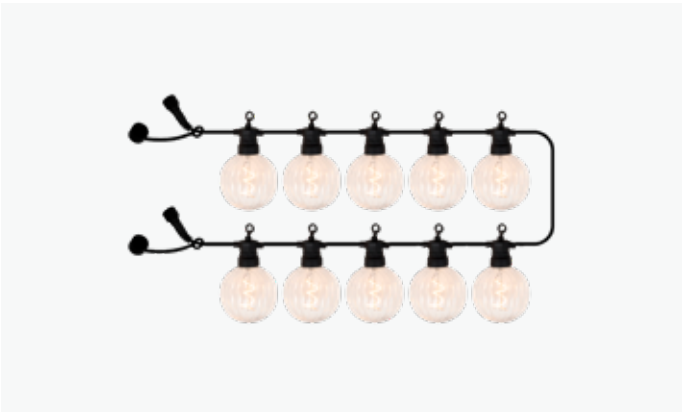

69710 LUKE SUPPLEMENT SET

LEDS	10	BULB SPACING	50cm
LED COLOUR	Warm White	DIMENSIONS	5m
BULB COLOUR	Clear	PACKING	6
BULB SIZE	7,5x7,5cm