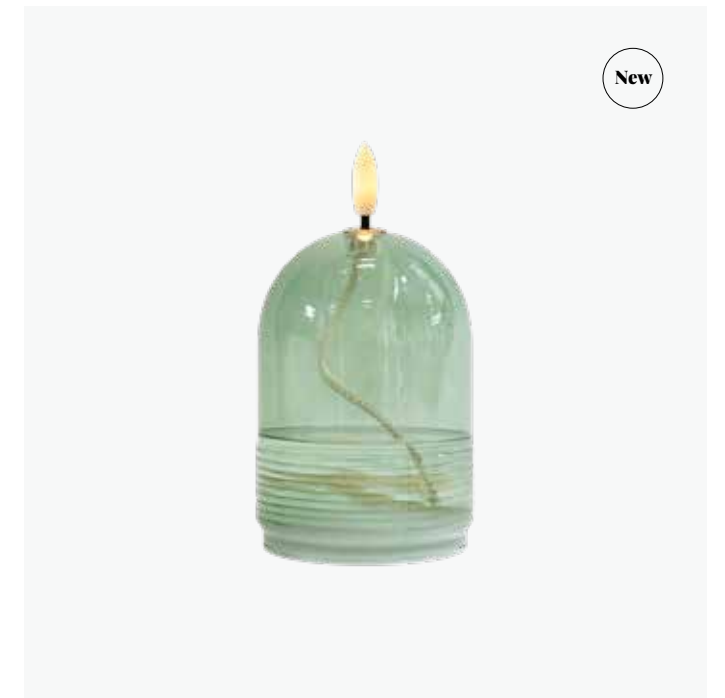

New

39406 DEA RECHARGEABLE

LEDS	1	DIMENSIONS	Ø8xH11cm
COLOUR	Green	TECH./INFO	Rechargeable
CORD	Beige	PACKING	6