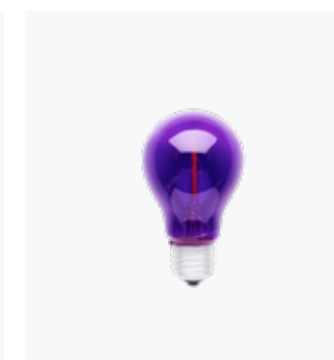

69526 TOBIAS SPAREBULB

LED 1
COLOUR Purple
PACKING 1