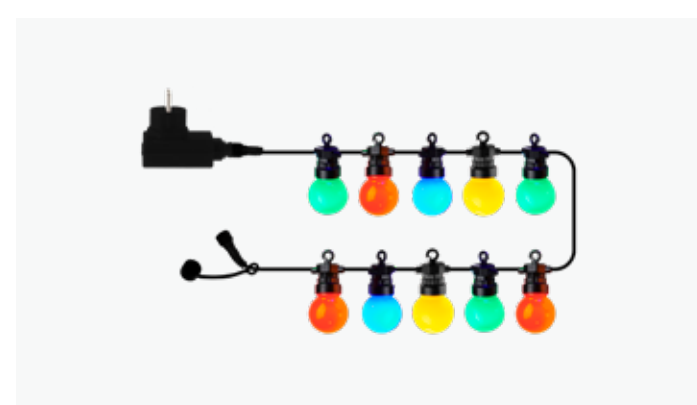

69620 LUCAS START SET
LEDS 10
LED COLOUR Warm White
BULB COLOUR Multi
BULB SIZE 4,5x4,5cm
BULB SPACING 30cm
DIMENSIONS 3m
TECH./INFO 6W/31V/IP44
PACKING 6