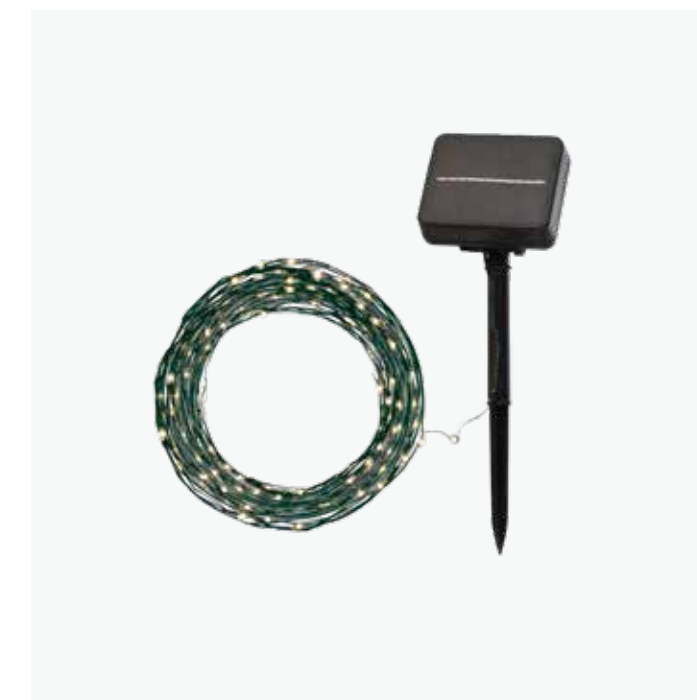

30851 KNIRKE SOLAR

LEDS 120
LED COLOUR Warm White
LED SHAPE Micro
LED SPACING 10cm

WIRE DIMENSIONS Green 11,9m
TECH./INFO Solar/Repl. Battery/IP44
PACKING 6