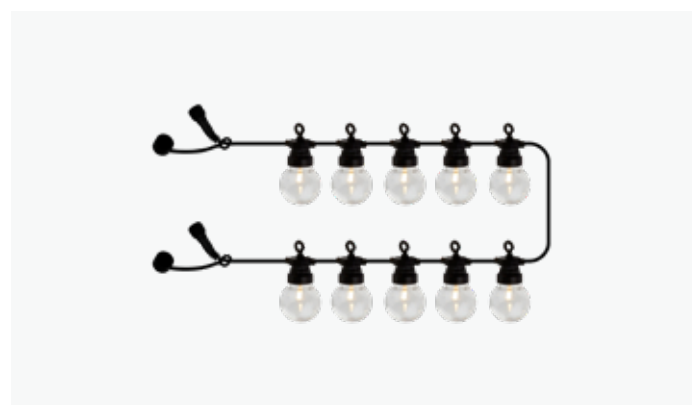

69605 LUCAS SUPPLEMENT SET
LEDS 10
LED COLOUR Warm White
BULB COLOUR Clear
BULB SIZE 4,5x4,5cm
BULB SPACING 30cm
DIMENSIONS 3m
PACKING 6