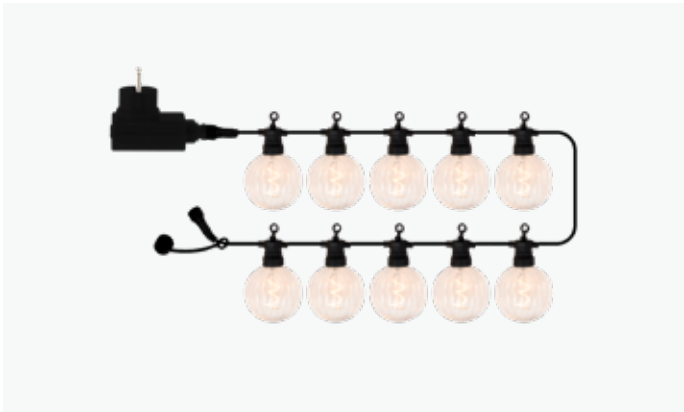

# Luke

Choose between the classic vintage Luke or spice things up with colourful bulbs. The LEDs are multicoloured and shine through the clear bulbs, to add an original festive touch. You can extend Luke to a maximum of 30 bulbs, including the start set.