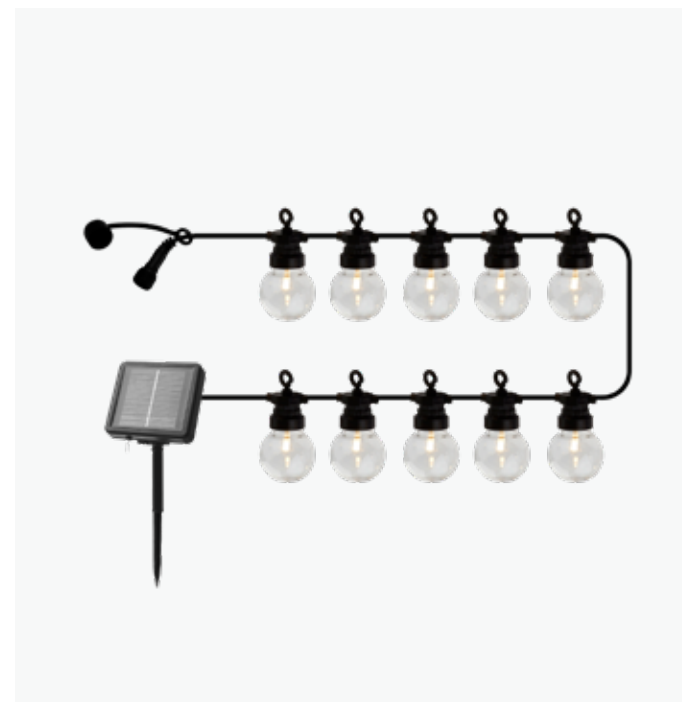

Lucas

Lucas will add a festive summer atmosphere to your terrace or garden, all the while being environmentally friendly. Start sets can be extended with the non-solar Lucas supplement sets. Note the set can be extended to a maximum of 30 bulbs, including the start set.

69601 LUCAS SOLAR START SET

LEDS	10	BULB SPACING	30cm
LED COLOUR	Warm White	DIMENSIONS	3m
BULB COLOUR	Clear	TECH./INFO	Solar/Repl. Battery/IP44
BULB SIZE	4,5x4,5cm	PACKING	6