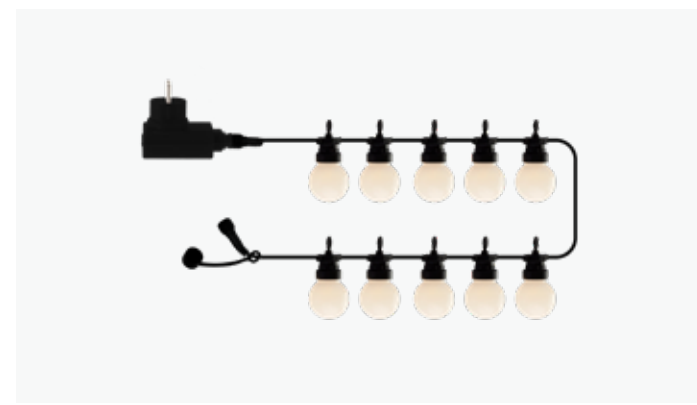

69610 LUCAS START SET
LEDS 10
LED COLOUR Warm White
BULB COLOUR Frosted
BULB SIZE 4,5x4,5cm
BULB SPACING 30cm
DIMENSIONS 3m
TECH./INFO 6W/31V/IP44
PACKING 6