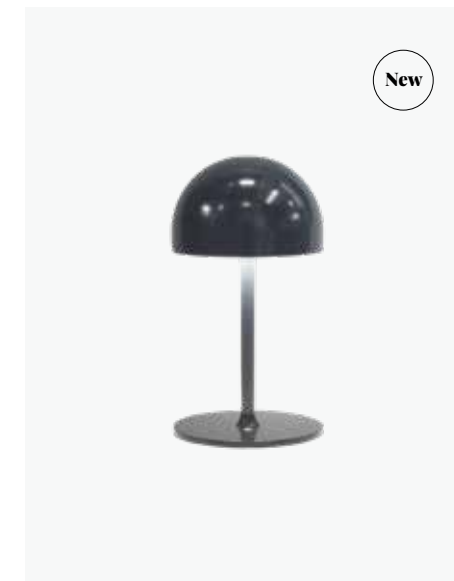

New

38626 TIM

LEDS 1
LED COLOUR Warm White
COLOUR Dark Gray
DIMENSIONS Ø11,5xH22cm
TECH./INFO USB-A to USB-C/Rechargeable
PACKING 4